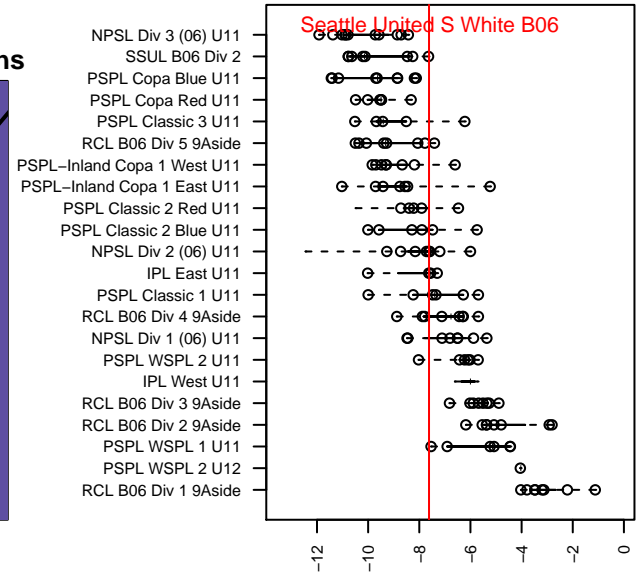

# Seattle United S White B06

Seattle United Regional  
 Seattle, WA  
 B06 total strength=529  
 attack=0.77 defense=0.2  
 fall league = NPSL Div 2 (06) U11  
 notes= North 2016

alt names used:  
 Seattle United South B06 White  
 Seattle United South B06 White

Venues played:  
 2016 NPSL Division 2 (06) U11  
 2016 Founders Cup B06 Div A

**attack and defense variance (black dot)  
relative to other teams  
and top 10 in region**

**attack and defense rating  
relative to others at age  
and all opponents in last 13 months**